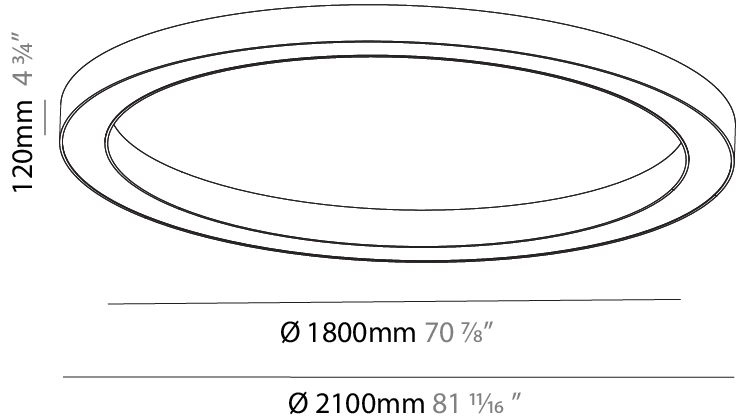

1. To build a product code in our configurator select the specify button on the base model # product page
2. To build a manual product code on this datasheet choose from the options listed below in blue font and add the suffix to the base model #

GENERAL

Series: Glorious
Subseries: Glorious
Brand: Prolicht
Division: Architectural
Mounting Type: Surface
Mounting Location: Ceiling
Subcategory: Ambient

PHYSICAL

Shape: Round
Diameter (mm): 2100
Diameter (in): 82 11/16
Height (mm): 120
Height (in): 4 3/4
Light Distribution: Direct
Weight (kg): 25.133
Weight (lbs): 55.29
Diffuser: PMMA - Opal
Fixture Finish: SSR / BKV / CWI / CRY / HAB / UFT / ITA / RUA / FTG / MYG / LOD / PUS / FRO / FUP / KIA / POP / BLS / SPG / MEY / GOH / GUM / CHC / COM / ABZ / JAG / OBR / MOS / ROR
Fixture Material: Aluminum

ELECTRICAL

Lamp Type: LED (Zhaga Standard)
Input Wattage (W): 101
Total Output Wattage (W): 84 / 67.2 (3500K)
Dimming: Non-Dimming / Phase Dimming (120Vac only) / 0-10V Dimming
Driver Included: Yes
Driver Location: Integrated
Driver Type: Constant Current - 120 / 277Vac
Driver Class: Class 2
Input Voltage (V): 120 - 277
Constant Current (mA): 350 / 700 (3500K)

LED

Color Temperature (°K): 3000 / 3500 / 4000
Max. Delivered Lumen (lm): 9690 / 10035 / 10240
CRI: >80 CRI
Efficiency (%): 65
Lamp Life (hrs): 50000

OPTICAL

RATINGS AND CERTIFICATIONS

Certified By: Certified for North American Standards
IP rating: IP20