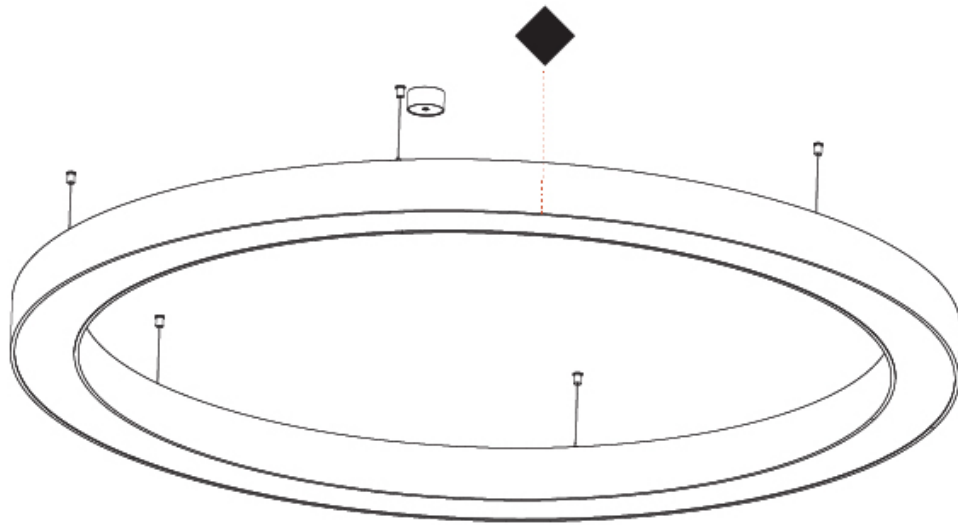

A30235-

PROJECT	_____
TYPE	_____
SPECIFIER	_____
QUANTITY	_____
DATE	_____